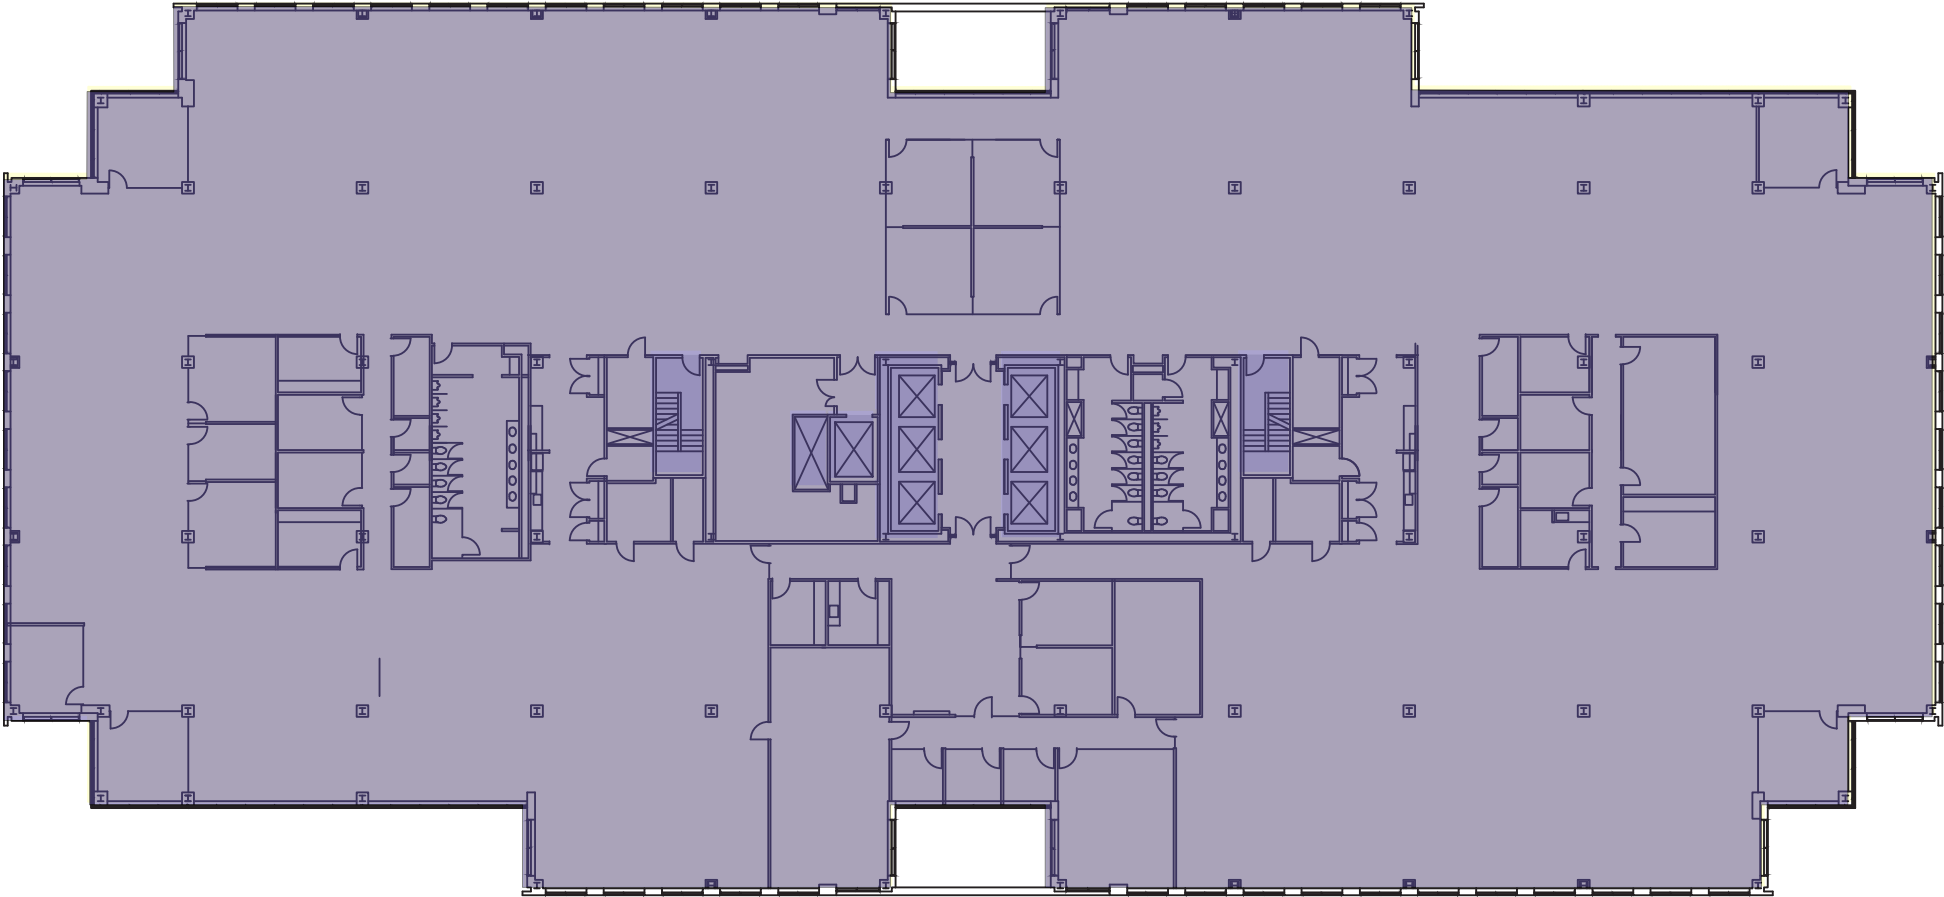

194 Wood Avenue South, Iselin, NJ

Second floor – 50,648 sf

For further information, please contact:

Jeffrey L. Heller, SIOR, Principal & Managing Director
D +1 973 753 1100 | C +1 973 699 4987
jeff.heller@avisonyoung.com